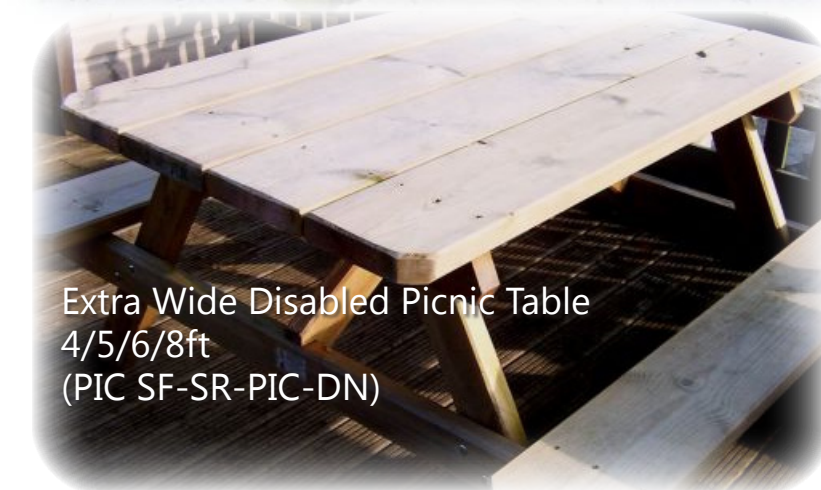

## Sustainable Furniture (UK) Ltd

Tel: 01726 884123 / Email: info@sustainable-furniture.co.uk / Web: www.sustainable-furniture.co.uk

(Information correct at the time of printing)

Swedish Redwood Round Picnic Bench |  
(PIC SF-SR-PRPIC)

Douglas Fir Round Picnic Bench  
(PIC SF-DF-PIC3)

Pub Bench Traditional  
(PIC SF-ES-PC1)

Pub Bench Square  
(PIC SF-ES-PC3)

Infants Picnic Bench  
(PIC SF-B-DF-IPic)

Massive Double Disabled Picnic Bench 10ft  
(PIC SF-DF-PIC-DIS2)

12' Large Pub Picnic Bench  
(SF-DF-PIC2)

Extra Wide Disabled Picnic Table  
4/5/6/8ft  
(PIC SF-SR-PIC-DN)

Double Length Picnic Bench | 8ft  
(PIC SF-SR-PICx2)

All of our wooden picnic benches are manufactured from British grown FSC Douglas Fir timber or FSC European Softwood and are processed in the most environmentally friendly methods available. Nearly all our picnic benches do not need to be treated at all and can be left outside all Winter and will last a long, long time - REQUIRES NO MAINTENANCE. Suitable for commercial use. Our heavy, extremely strong benches have rounded edges and extremely smooth finish for extra health and safety.